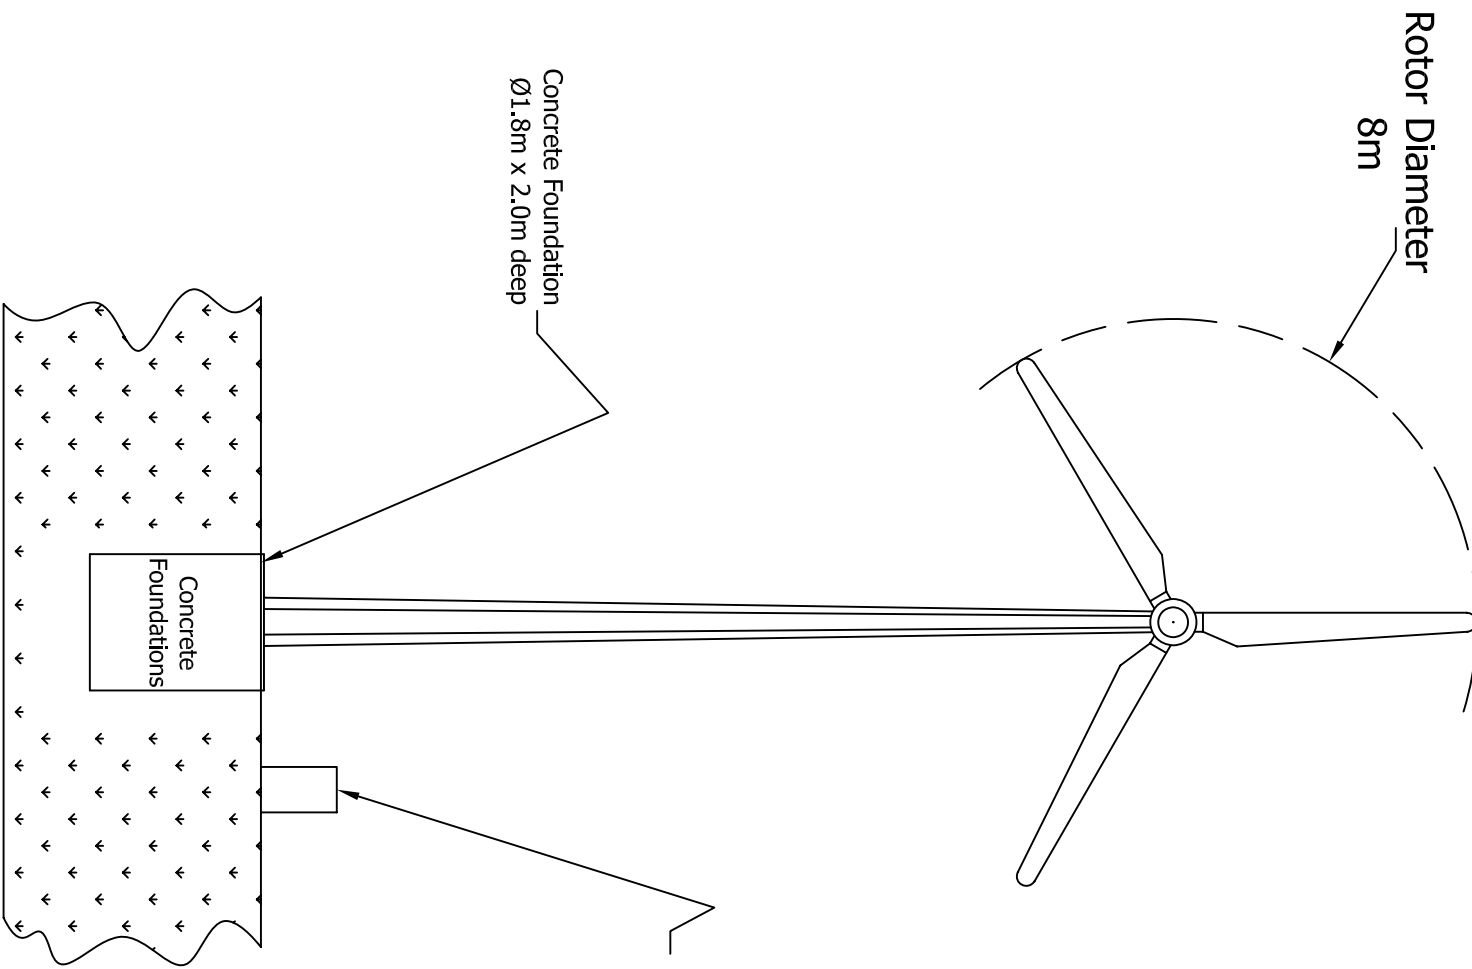

SIDE ELEVATION

FRONT ELEVATION

A	05/2/08	MT	TBD	FOR REFERENCE ONLY
ISSUE	DATE	CHECKED BY	APPROVED BY	DESCRIPTION OF MODIFICATION
	M Tomlinson		05-Feb-08	

DATE: 05-Feb-08

SCALE: 1:50

VERSION: N/A

TITLE: WIND TURBINE INSTALLATION FD8.0-10K-20L